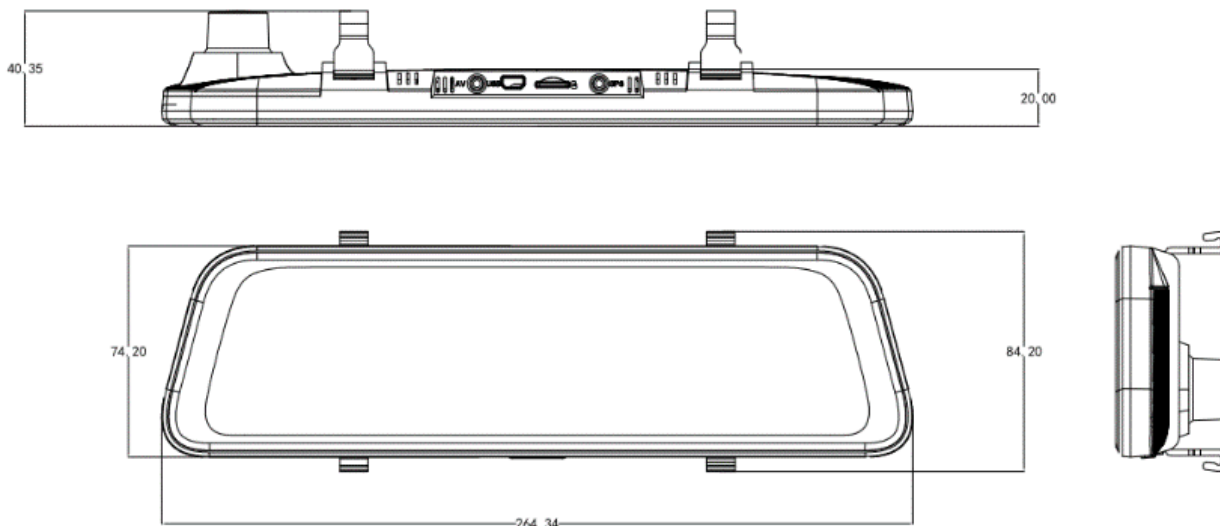

Dimensions